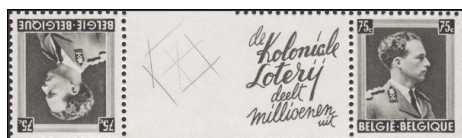

© bpost

PUc117 -B¹

75c - Kol. Lot. + 2x Nr. 480