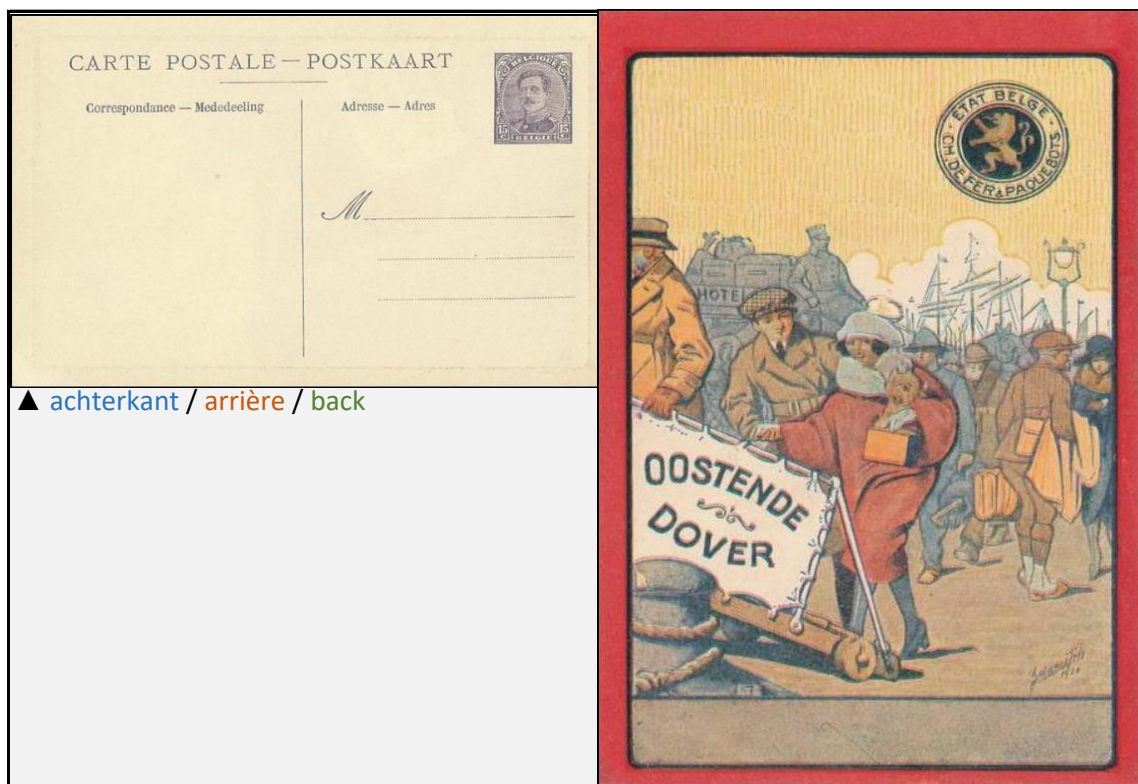

PB14.1	? 😊	Passagiers	FN ◀
datum / date	1/04/1921	o/é/pr ▶	26.400 ex
		W / V ▶	15c
PB14.2	? 😊	Pakketboten	FN ◀
datum / date	../02/1922	o/é/pr ▶	50.000 ex
		W / V ▶	15c