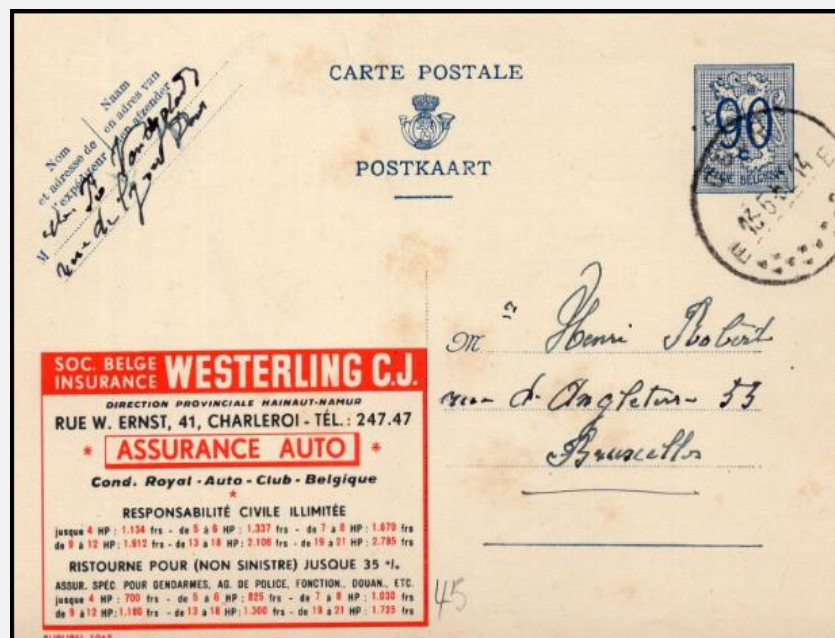

PKPu1065	Pub. ▶	☺	Insurance WESTERLING	FN ◀
datum / date	/1952	o/é/pr ▶	W / V ▶	0,90 F
PKPu1066	Pub. ▶	☺	MARCEL VERHEYEN: MAGASIN, MEUBLES	FN ◀
datum / date	/1952	o/é/pr ▶	W / V ▶	0,90 F

PKPu1065