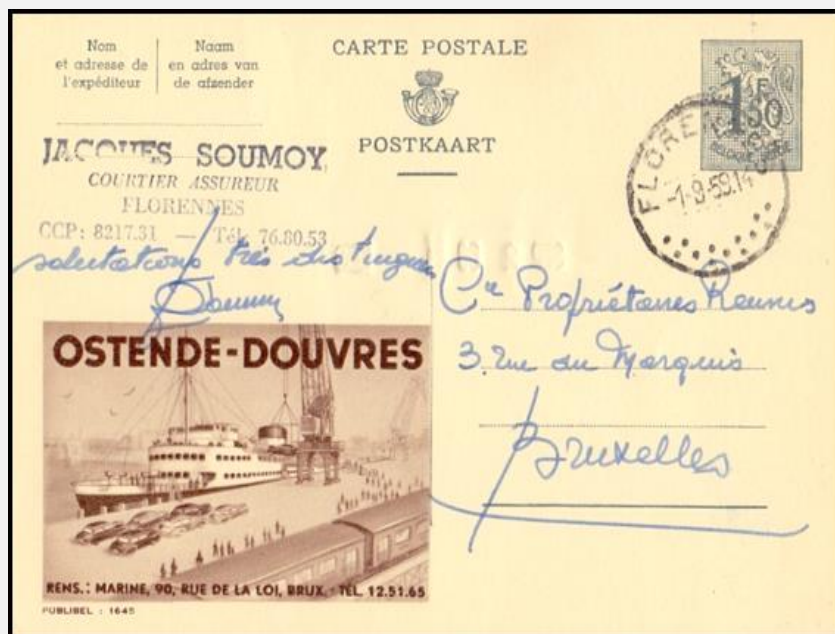

PKPu1644

PKPu1645

| | | | | |
|--------------|--------|----------|---|--------|
| PKPu1646 | Pub. ▶ | ☺ | Oostende-Dovre | NF ◀ |
| datum / date | /1959 | o/é/pr ▶ | W / V ▶ | 1,50 F |
| PKPu1647 | Pub. ▶ | ☺ | Zeebrugge-New York - American Banner Line | FN ◀ |
| datum / date | /1959 | o/é/pr ▶ | W / V ▶ | 1,50 F |